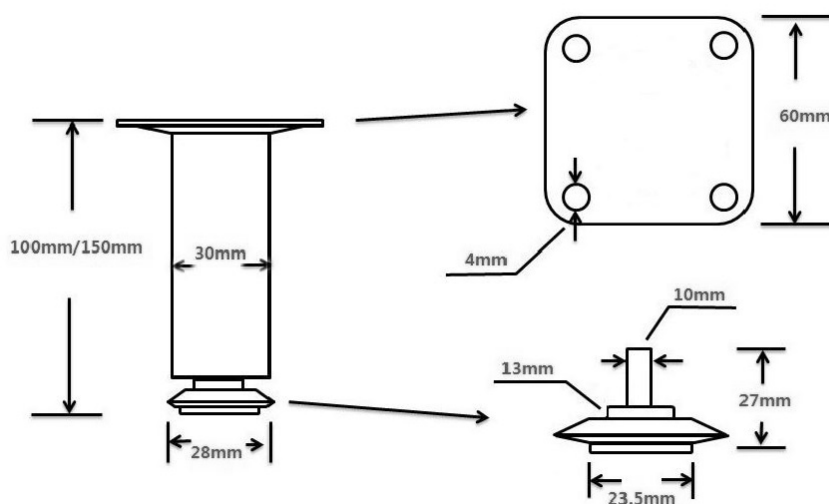

PRODUCT SHEET

Description:

Metal Leg "Anna", $\varnothing 30 \times 100 \text{mm}$, Matt Black, W/Plate 60x60mm, cc: 44x44mm, W/Adjustable Glide w/Hex Nut, 10mm Height, Regulation

Item number:

06.09.412-0

Units	Box	Carton	HS Code	Barcode
Pcs.	10	100	8302420090	
				5704866511636

SISO A/S

Mileparken 11
DK-2740 Skovlunde
Denmark
VAT: DK 24786013

Phone +45 45 830 900

www.siso.dk
siso@siso.dk

Danske Bank
Nytorv Branch
Copenhagen
SWIFT: DABADKKK

Account no.
4180 3112 112936
IBAN Account
DK7230003112112936